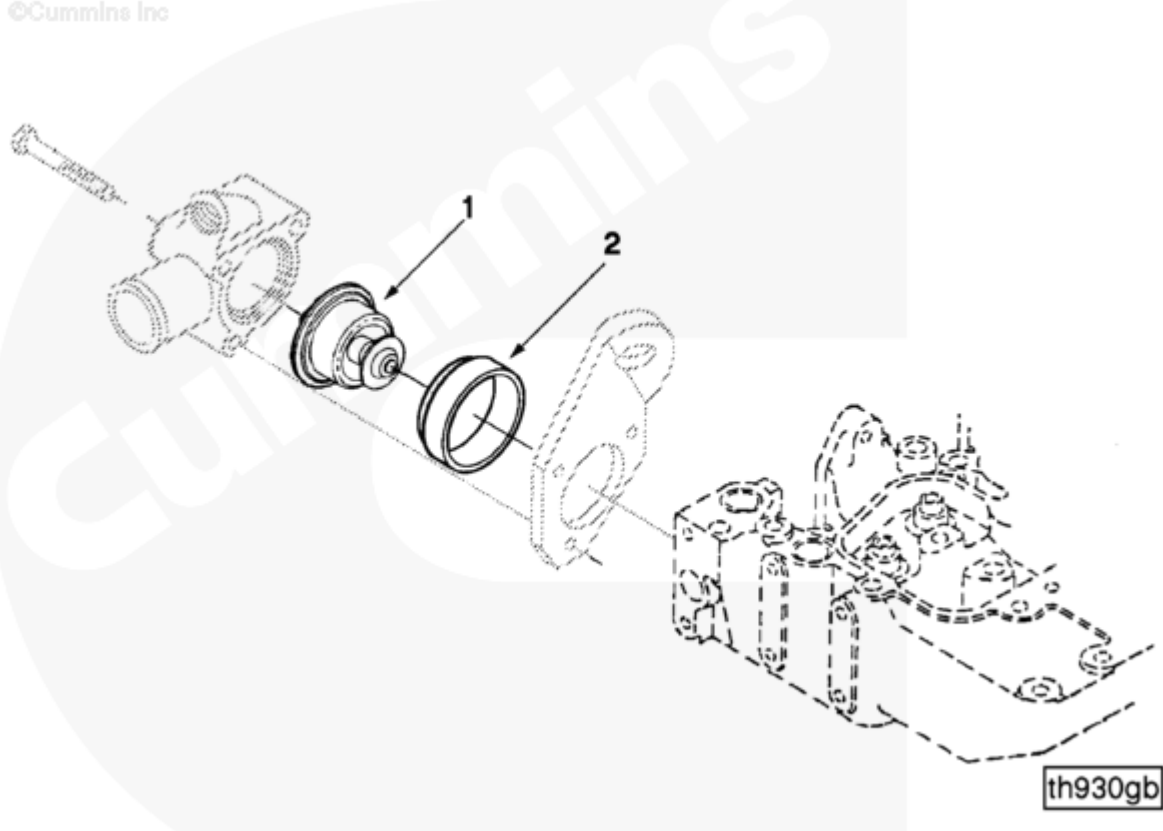

Cummins Inc

SMALL | MEDIUM | LARGE

Cart	Ref No	Part Number	Part Description	Required	Remarks
<a href="#">View My Cart</a>					

		<a href="#">EC9001-01</a>	Thermostat		<a href="#">Vented thermostat, opens at...(More)</a>
					83 degrees (C).
<input type="checkbox"/>		<a href="#">3802273</a>	Thermostat Kit		
<input type="checkbox"/>	1	<a href="#">3917324</a>	Thermostat	1	
<input type="checkbox"/>	2	<a href="#">3920020</a>	Thermostat Housing Cover Gasket	1	